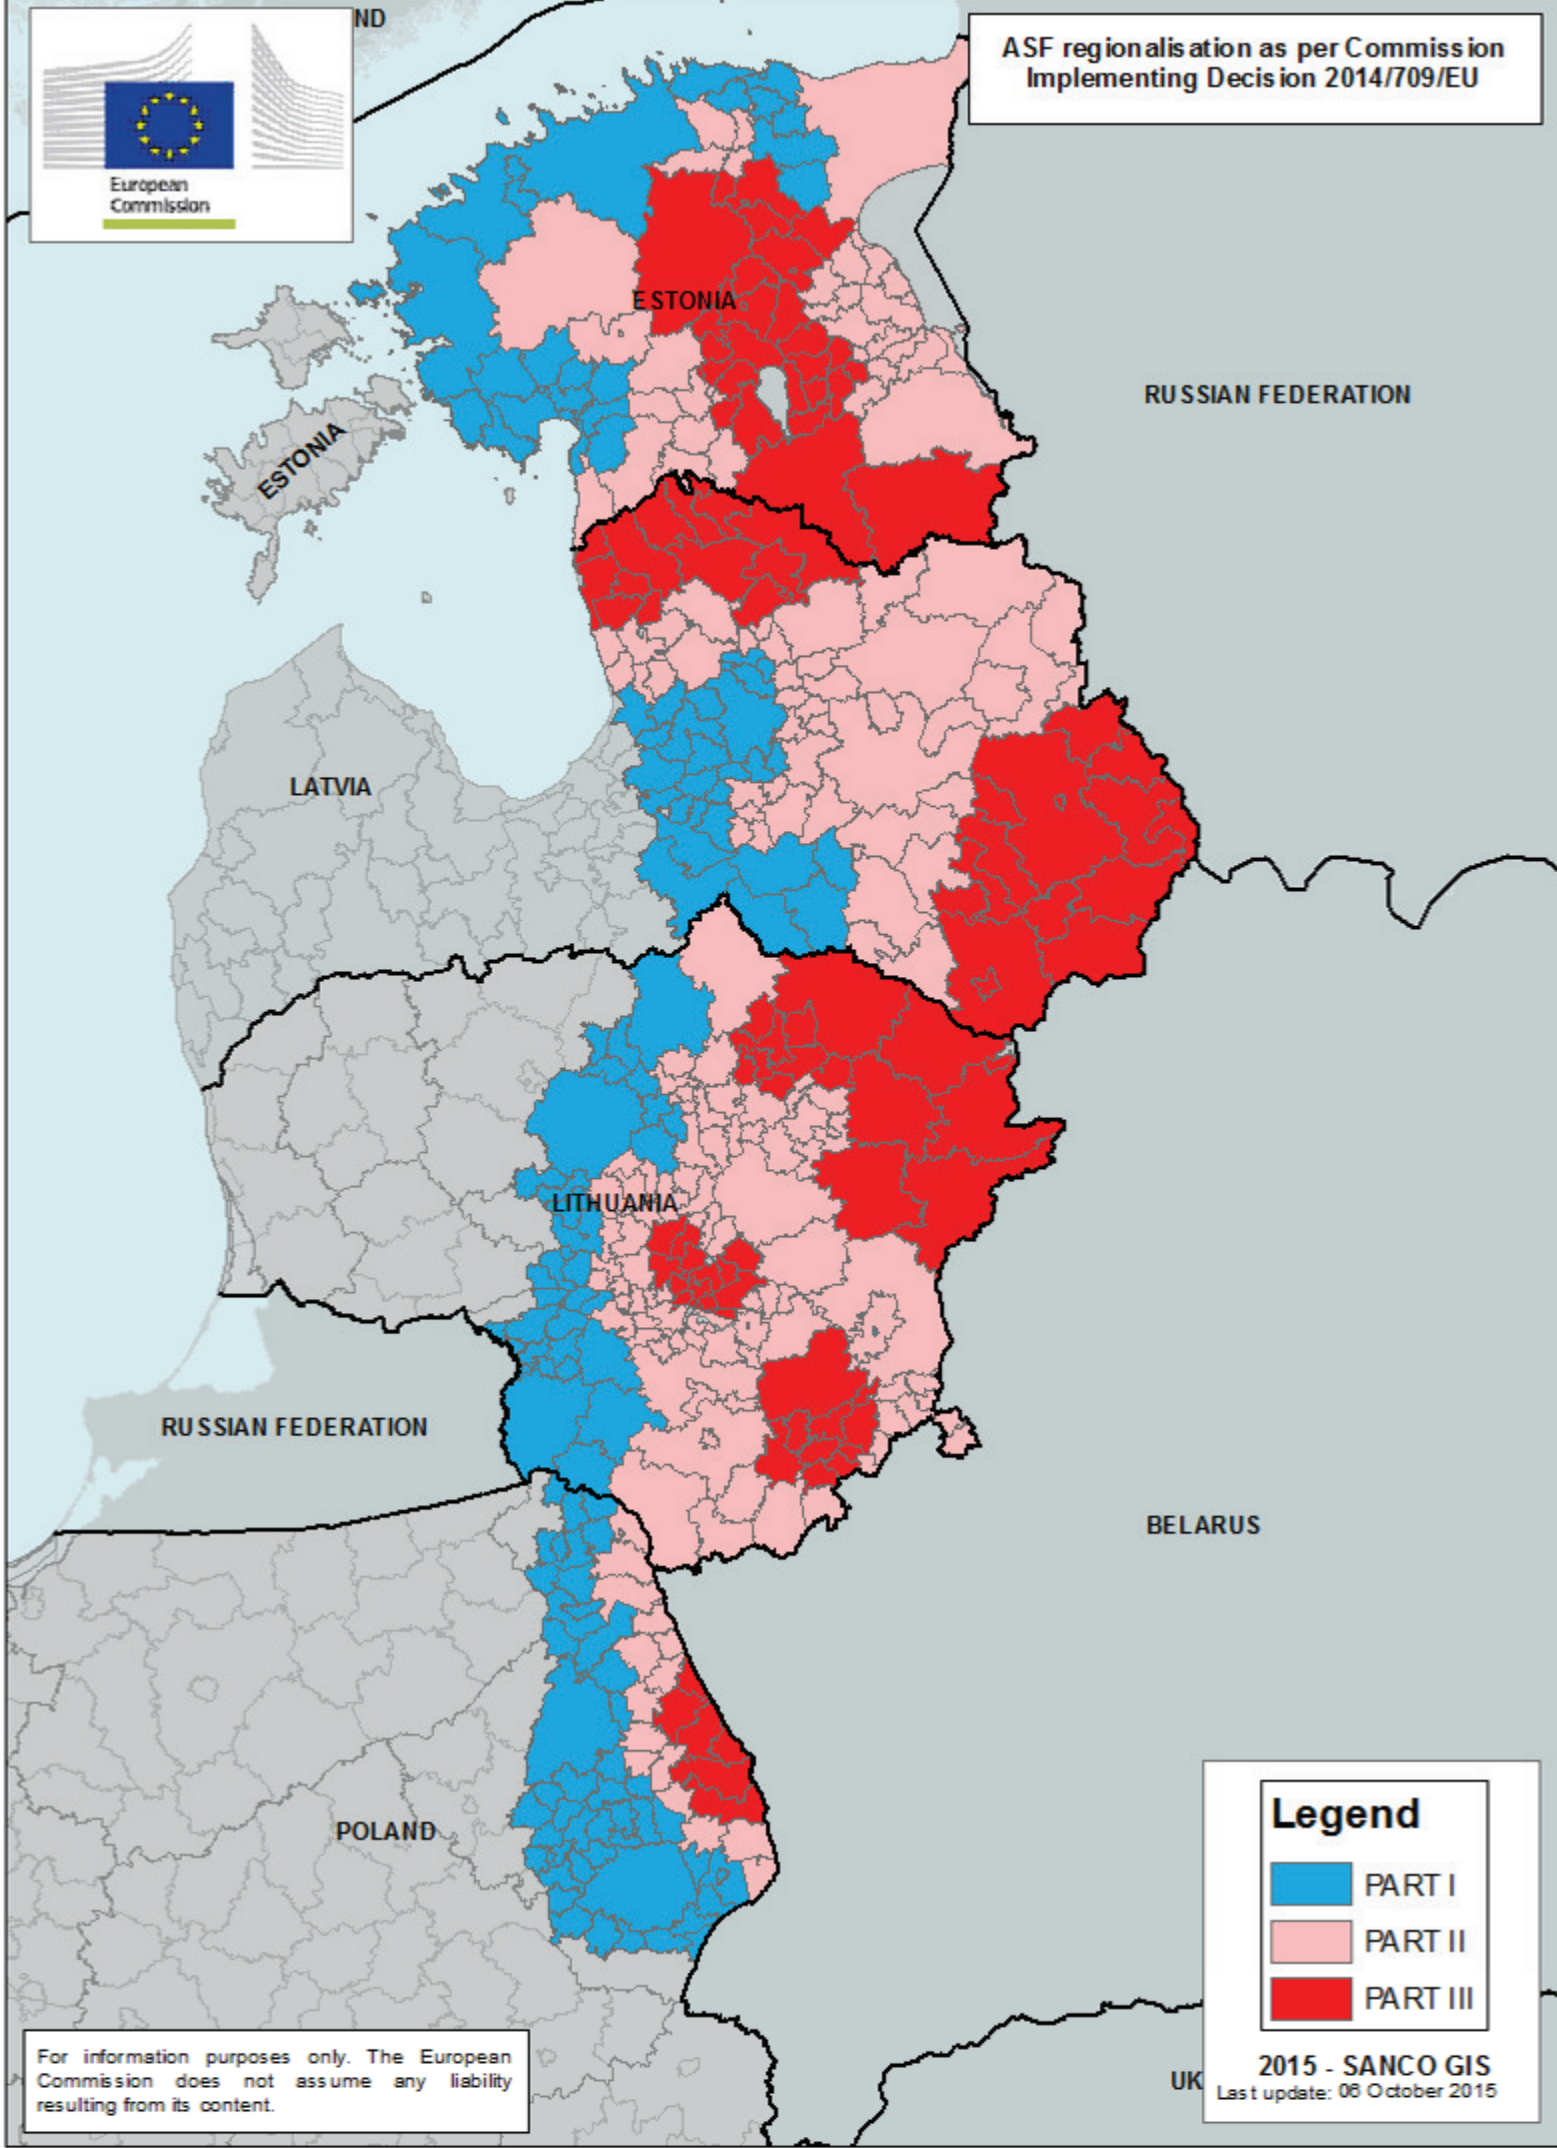

ASF regionalisation as per Commission Implementing Decision 2014/709/EU

LATVIA

ESTONIA

RUSSIAN FEDERATION

LITHUANIA

RUSSIAN FEDERATION

BELARUS

POLAND

UK

Legend

- PART I
- PART II
- PART III

2015 - SANCO GIS
Last update: 08 October 2015

For information purposes only. The European Commission does not assume any liability resulting from its content.

0 40 80 160 240 320 Kilometers